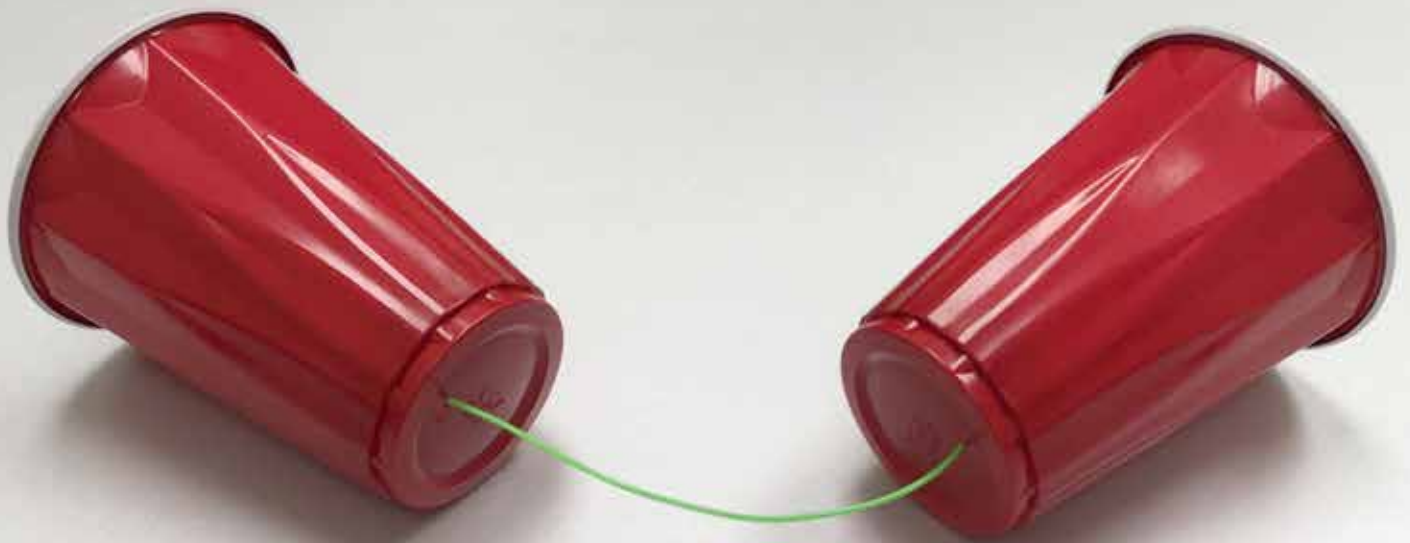

We want to hear from you!

welcome@ecopaxinc.com

(P) 484-546-0700

(F) 484-546-0703

The logo for ecopax features the word "ecopax" in a lowercase, sans-serif font. A green, curved line arches over the letters "o" and "p", resembling a stylized leaf or a protective shield.

Version: 2018-10

Ecopax Inc. 3600 Glover Road, Easton, PA 18040